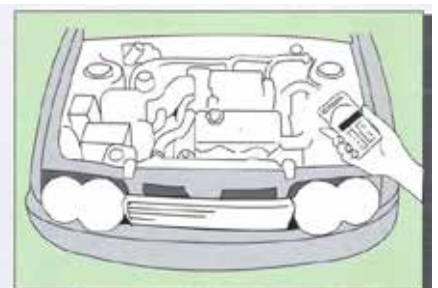

# ENGINE TACHO METER HANDY TYPE

**PET-1200**

Handy type Tachometer is very light weight, easy using. You can see the RPM speed of the engine when you close the meter to the engine.

**PET-1000R**

**PET-1100R**

**DET-610R**

**SENSORS**

**For Car, Bike, Chainsaw, Brush Cutter, Power Generator etc...**

SPECIFICATION/MODEL	PET1200	PET1000R	PET1100R	DET610R
Type	HANDY	HANDY	HANDY	HANDY
Battery	LITHIUM		LITHIUM	
Time frame seconds	0.5 sec		0.5 sec	
Battery life time	20,000H	20,000H	20,000H	20,000H
Accuracy	±10r/min			
Envi Temp operation	-10 to 50 deg C	-10 to 60 deg C	-10 to 60 deg C	0 to 40 deg C
Envi Temp storage	-10 to 50 deg C	-20 to 60 deg C	-20 to 60 deg C	-20 to 60 deg C
Auto On	At receiving the engine start pulse		At receiving the engine start pulse	
Auto Off	One minutes engine pulse off		One minutes engine pulse off	